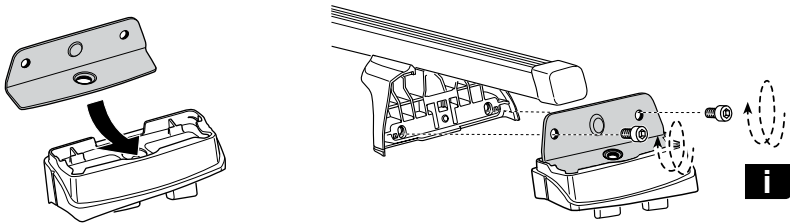

2

i

GB Only a few turns	EST Ainult mõni pööre	HR Samo nekoliko okreta
D Nur wenige Umdrehungen	LAT Tikai dažī apgriezieni	HU Csak néhány fordítás
F Quelques tours uniquement	LIT Tik keli pasukimai	GR Μόνο μερικές στροφές
NL Slechts enkele slagen	PL Wystarczy kilka obrotów	TR Yalnız birkaç kez çevirm
I Solo qualche giro	RU Достаточно нескольких оборотов	中文 只有几个转向
E Sólo algunas vueltas	CZ Pouze několik otáček	한국어 두 세번만
PT Noções básicas	SK Len niekoľko otáčok	日本語 数回転のみ
S Endast några varv	SLO Le nekaj obratov	ไทย หมุนเพียงไม่กี่รอบ